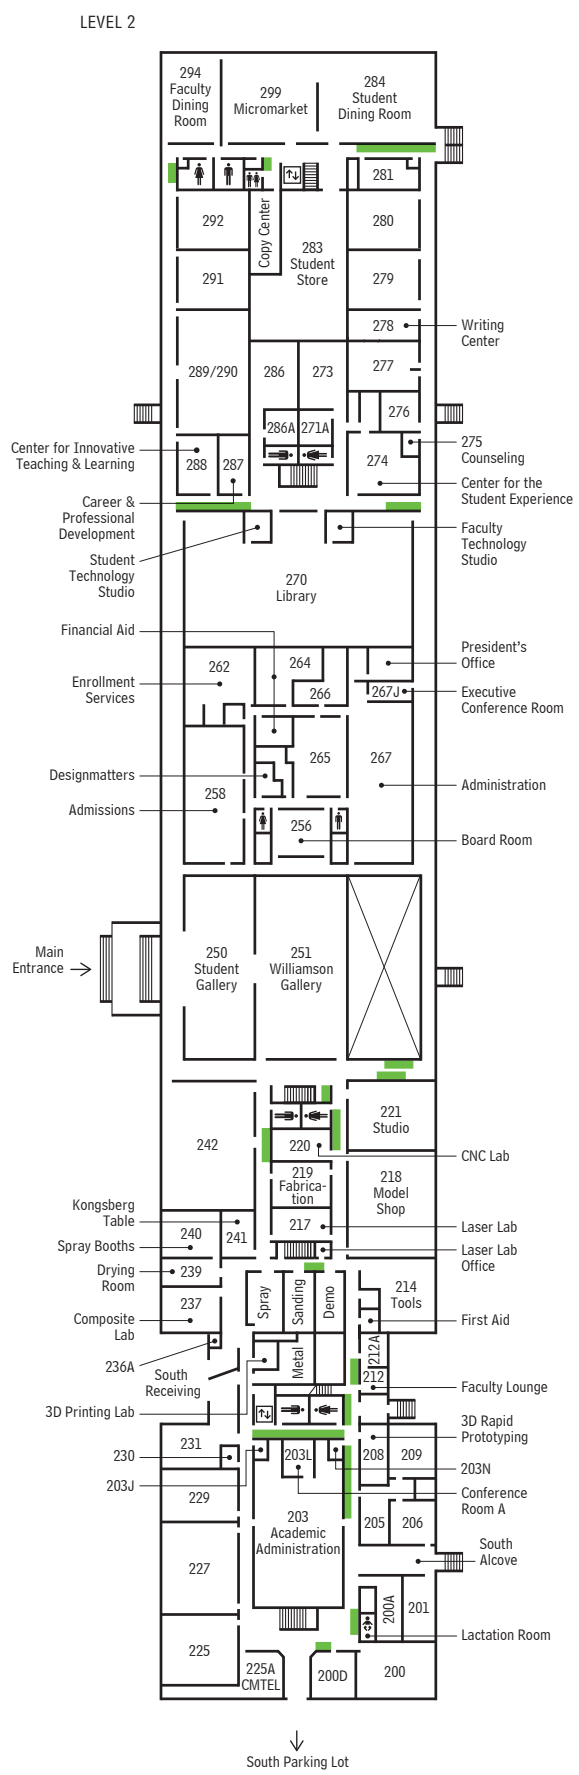

ArtCenter College of Design Ellwood Building

1700 Lida Street, Pasadena, California 91103

September 2023

ANNEX
LEVEL 2

LEVEL 1

SINCLAIRE PAVILION