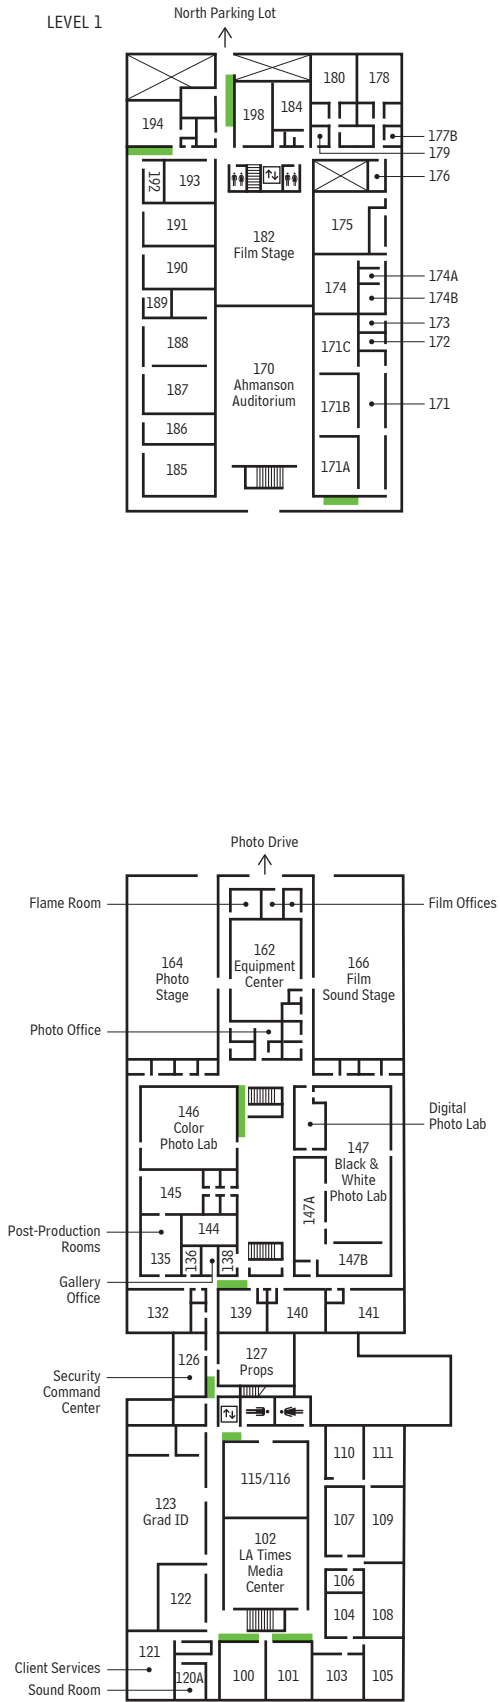

ArtCenter College of Design Ellwood Building

1700 Lida Street, Pasadena, California 91103

September 2023

ANNEX
LEVEL 2

LEVEL 1

SINCLAIRE PAVILION