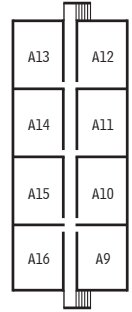

ArtCenter College of Design Ellwood Building

1700 Lida Street, Pasadena, California 91103

September 2023

ANNEX
LEVEL 2

LEVEL 1

SINCLAIRE PAVILION