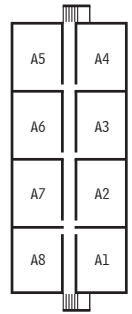

ArtCenter College of Design Ellwood Building

1700 Lida Street, Pasadena, California 91103

September 2023

ANNEX
LEVEL 2

LEVEL 1

SINCLAIRE PAVILION